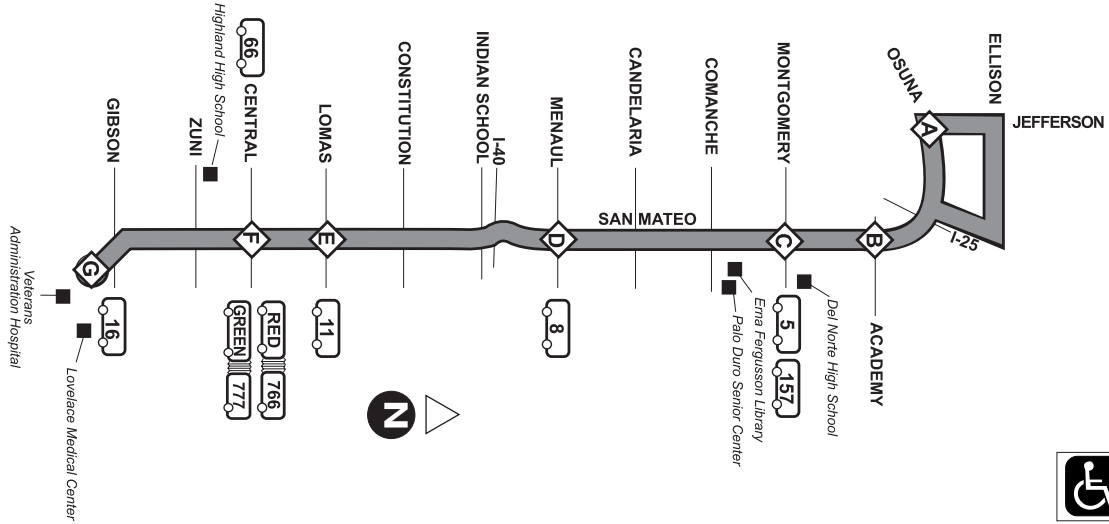

# Route / Ruta 141 San Mateo Blvd.

Effective: May 12, 2018

## Route 141 - Saturday Southbound

JEFFERSON & OSUNA	SAN MATEO & ACADEMY	SAN MATEO & MONTGOMERY	SAN MATEO & MENAULL	SAN MATEO & LOMAS	SAN MATEO & CENTRAL	VA HOSPITAL
A	B	C	D	E	F	G
6:31a	6:36a	6:40a	6:45a	6:50a	6:53a	7:01a
7:01a	7:06a	7:10a	7:15a	7:20a	7:23a	7:31a
7:30a	7:35a	7:39a	7:44a	7:49a	7:53a	8:02a
7:59a	8:04a	8:08a	8:13a	8:18a	8:22a	8:31a
8:29a	8:34a	8:38a	8:43a	8:48a	8:52a	9:01a
8:55a	9:00a	9:05a	9:11a	9:16a	9:20a	9:29a
9:26a	9:31a	9:36a	9:42a	9:48a	9:52a	10:01a
9:54a	9:59a	10:04a	10:10a	10:16a	10:20a	10:29a
10:23a	10:29a	10:34a	10:41a	10:48a	10:52a	11:02a
10:51a	10:57a	11:03a	11:10a	11:18a	11:22a	11:32a
11:22a	11:28a	11:34a	11:41a	11:49a	11:53a	12:03p
11:53a	11:59a	12:05p	12:12p	12:20p	12:24p	12:34p
12:23p	12:29p	12:35p	12:42p	12:50p	12:54p	1:04p
12:53p	12:59p	1:05p	1:12p	1:20p	1:24p	1:34p
1:23p	1:29p	1:35p	1:43p	1:50p	1:54p	2:04p
1:53p	1:59p	2:05p	2:13p	2:20p	2:24p	2:34p
2:23p	2:29p	2:35p	2:43p	2:50p	2:54p	3:04p
2:53p	2:59p	3:05p	3:13p	3:20p	3:24p	3:34p
3:23p	3:29p	3:35p	3:43p	3:50p	3:54p	4:04p
3:52p	3:58p	4:04p	4:12p	4:18p	4:22p	4:32p
4:22p	4:28p	4:34p	4:42p	4:48p	4:52p	5:02p
4:52p	4:58p	5:04p	5:12p	5:18p	5:22p	5:32p
5:21p	5:27p	5:33p	5:40p	5:46p	5:50p	6:00p
5:53p	5:59p	6:05p	6:12p	6:18p	6:22p	6:32p
6:23p	6:29p	6:35p	6:42p	6:48p	6:52p	7:02p
6:52p	6:57p	7:02p	7:08p	7:14p	7:18p	7:27p
7:22p	7:27p	7:32p	7:38p	7:44p	7:48p	7:57p
7:57p	8:02p	8:07p	8:13p	8:19p	8:23p	8:32p
8:30p	8:35p	8:40p	8:46p	8:51p	8:55p	9:04p
9:00p	9:05p	9:10p	9:16p	9:21p	9:25p	9:34p
9:30p	9:35p	9:40p	9:46p	9:51p	9:55p	10:04p